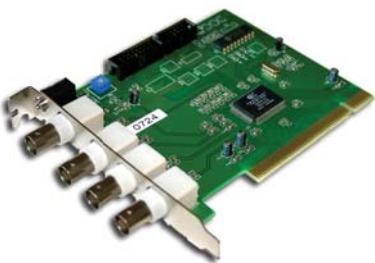

# TotalSecure™ Digital Video Recorder Kits

TotalSecure™ DVR's - an affordable and easy way to enter into the world of Digital Video Recording. Simple to use and setup. Remotely monitor your office, workflow, retail franchise, cash registers, warehouse, parking lot, home, daycare, cottage and more using the internet.

## Real time display & recording capable!

### 4-32 Input DVR Kits

- 1004-30** - 4 Inputs, 30 FPS
- 2008-60** - 8 Inputs, 60 FPS
- 3012-90** - 12 Inputs, 90 FPS
- 4016-120** - 16 Inputs, 120 FPS

- 4 BNC inputs, 30 fps per card
- Expandable to 32 inputs, 240 FPS
- PTZ control, I/O, 2000/XP based
- Remote via LAN, WAN, dial-up
- Free webhosting

### 8-32 Input High Performance DVR Kits

- 1008-240** - 8 Inputs, 240 FPS
- 2016-240** - 16 Inputs, 240 FPS
- 3224-240** - 24 Inputs, 240 FPS
- 4032-240** - 32 Inputs, 240 FPS

- 8 BNC inputs per card (cable) 240 fps per card
- Expandable to 32 inputs, 240 FPS
- PTZ control, I/O, 2000/XP based
- Remote via LAN, WAN, dial-up
  - Free webhosting